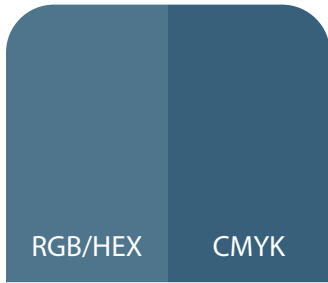

Primary Palette

PRMI Blue

PMS: 5405C
CMYK: 68, 35, 17, 40
RGB: 79, 117, 139
HEX: 4F758B

Overcast

PMS: 420C
CMYK: 6, 4, 7, 13
RGB: 199, 201, 199
HEX: C7C9C7

Marigold

PMS: 123C
CMYK: 0, 19, 89, 0
RGB: 255, 199, 44
HEX: FFC72C

Secondary Palette

Accents and copy

Storm

PMS: 432C
CMYK: 65, 43, 26, 78
RGB: 51, 63, 72
HEX: 333F48

Tornado

PMS: 424C
CMYK: 30, 20, 19, 58
RGB: 112, 115, 114
HEX: 707372

Tertiary Palette

Use for specific need only

Sandia

PMS: 7625C
CMYK: 0, 82, 80, 0
RGB: 225, 82, 61
HEX: E1523D

Scarlet

PMS: 7627C
CMYK: 5, 94, 88, 22
RGB: 167, 43, 42
HEX: A72B2A

Zest

PMS: 144C
CMYK: 0, 51, 100, 0
RGB: 237, 139, 0
HEX: ED8B00

Sun

PMS: 114C
CMYK: 0, 4, 87, 0
RGB: 251, 221, 64
HEX: FBDD40

Azure

PMS: 661C
CMYK: 100, 75, 0, 6
RGB: 0, 53, 148
HEX: 003594

Electric Blue

PMS: 299C
CMYK: 99, 50, 0, 0
RGB: 0, 94, 184
HEX: 00A3E0

Bluebird

PMS: 2985C
CMYK: 60, 0, 3, 0
RGB: 91, 194, 231
HEX: 5BC2E7

COLOR PALETTE